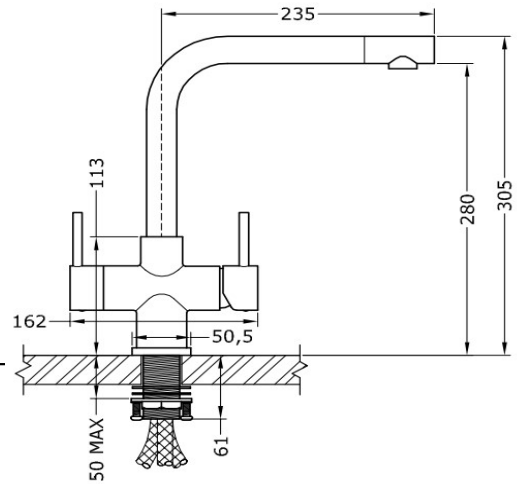

Sorrento 2 and 3 lever

The Sorrento features a single curved, flat topped spout which ends with two one dual flow aerator located in the underside of the spout tip. This design is very popular in Europe, a very fashionable product for any contemporary kitchen.

Sorrento 2 lever chrome