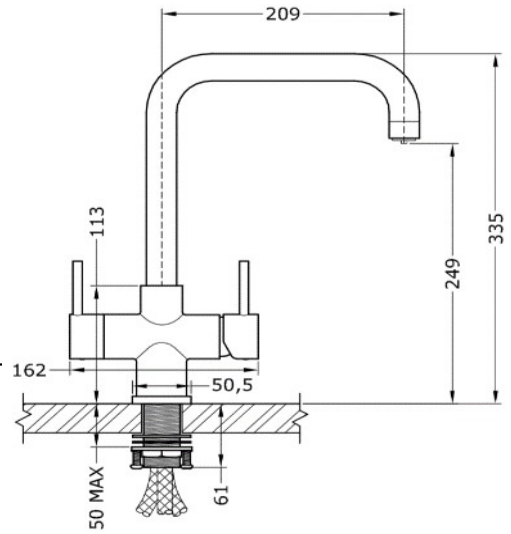

Monza 2 and 3 lever

The Monza is super contemporary thanks to its double curved quad spout. The angular design, combined with dual flow technology, which is unusual for this spout design, means the Monza will compliment any modern kitchen.

Monza 2 lever chrome