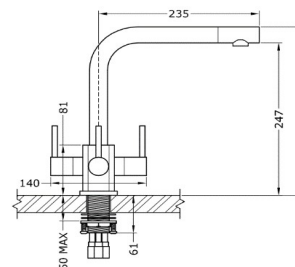

# SQ

The SQ is a range of three way taps that feature a square body and three identically sized circular handles. The edges of the SQ body have been gently machined resulting in a sophisticated and professional look. There are five spout options in brushed steel, details below.