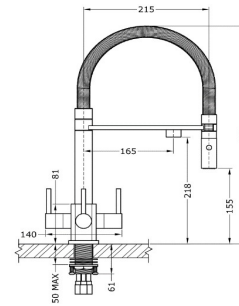

SQ

The SQ is a range of three way taps that feature a square body and three identically sized circular handles. The edges of the SQ body have been gently machined resulting in a sophisticated and professional look. All of our seven spout options are available, details below.

Aquila SQ chrome, chrome/black & chrome/white