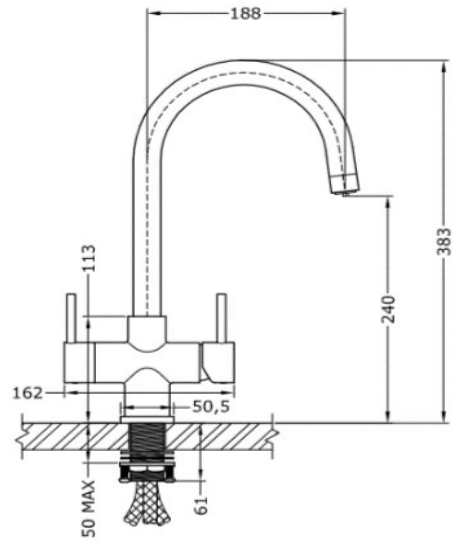

Verona 3 lever chrome