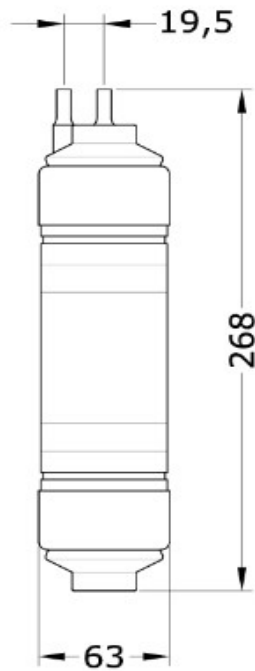

Filters

Acquapuro three way taps can be used with any type of filter as all of our products have three separate water connections. We do however offer two filter options with varying performance depending on requirements. Both filters use a carbon block, more specific details on their performance can be seen below.

Acquapuro ACQ-IFC+

The ACQ-IFC+ uses the highest quality 1 micron carbon block with added polyphosphate crystals for scale prevention. This guarantees customers will have great tasting drinking water.

1/4" push fit pipework attachments allow for a quick, dry filter change with no specialist tools.

1 micron carbon block removes Class 1 particulates, chlorine, cysts, pesticides, insecticides, detergents and other toxins.

Polyphosphate crystals prevent limescale formation, giving clear drinking water.

Life Span; Recommended 6 months.

Acquapuro ACQ-0.IFC