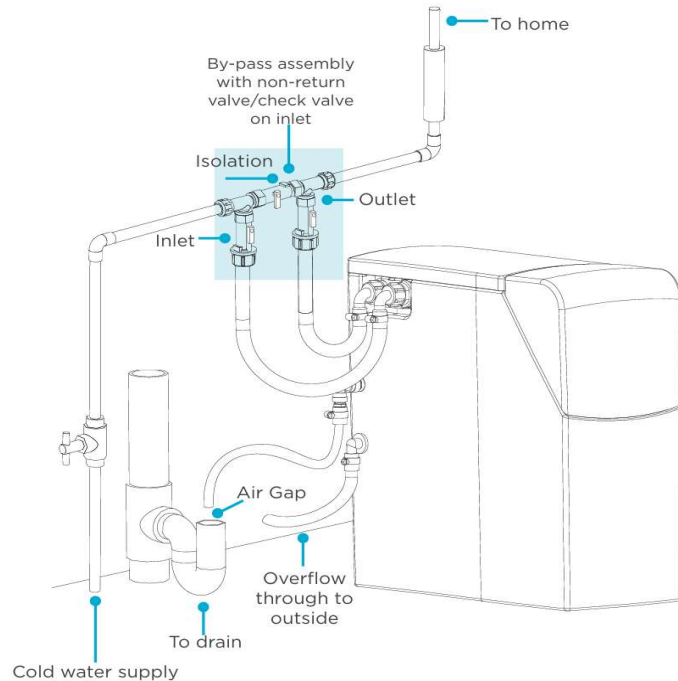

Softeners

We currently only offer one water softener, the Kinetic SuperSoft Highflow which is powered purely by water making it easy to install with no tricky settings, adjustments or risk of malfunctions. The SuperSoft monitors water use and only processes the water you need, eliminating waste and reducing energy use.

Kinetic SuperSoft Highflow

- Dimensions:

Width - 215mm

Height - 495mm

Depth - 475mm

TWIN-TANK DESIGN

The SuperSoft is one of the most compact and efficient water softeners available; it even fits under your kitchen sink. Designed and patented with the first twin cylinder non-electric tank. It guarantees maximum efficiency and provides continual soft water at full flow 24/7.

SOFT WATER RINSE

Every operation the SuperSoft makes is carried out in soft water, so our system works better and lasts longer, saving you money and keeping them out of landfills. SuperSoft technology has been known to last for over 30 years and comes with a 5-year guarantee.

JUST ADD SALT

All you need to maintain your SuperSoft system is salt. Simply top up with salt blocks when required and it's ready to go.