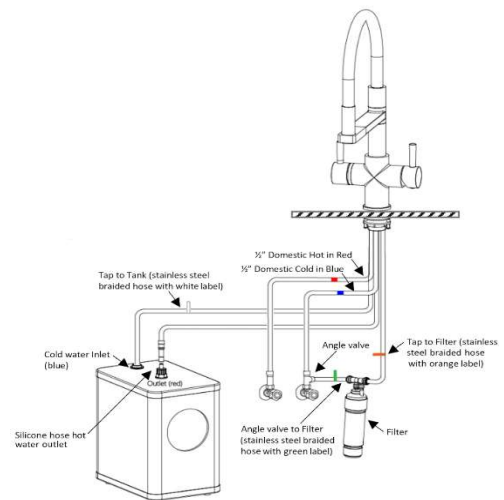

# Aquila 4-in-1

The Aquila 4 in 1 features conventional hot and cold water, plus 98° and filtered water, all delivered from this beautifully designed contemporary two lever tap. The spout end is detachable and the 3.0L WRAS approved 98° hot water tank has 7 temperature modes and an Eco-mode.

# Filters

Acquapuro three way taps can be used with any type of filter as all of our products have three separate water connections. We do however offer two filter options with varying performance depending on requirements. Both filters use a carbon block, more specific details on their performance can be seen below.