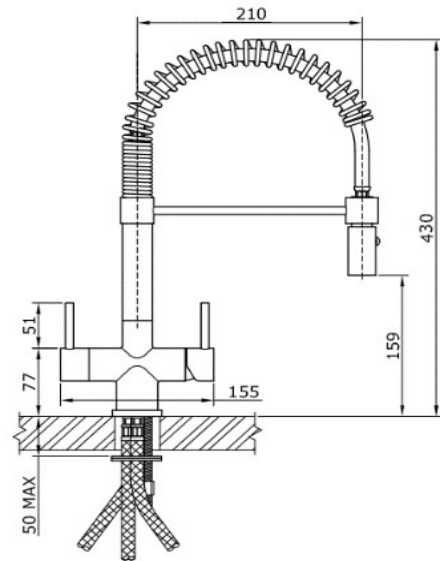

Milano 2 and 3 lever

The Milano is highly desirable, it combines contemporary styling with functionality thanks to the professional spring spout. The detachable spout end will ensure water can reach all the areas a normal tap cannot and with the press of a button deliver a shower spray for washing down.