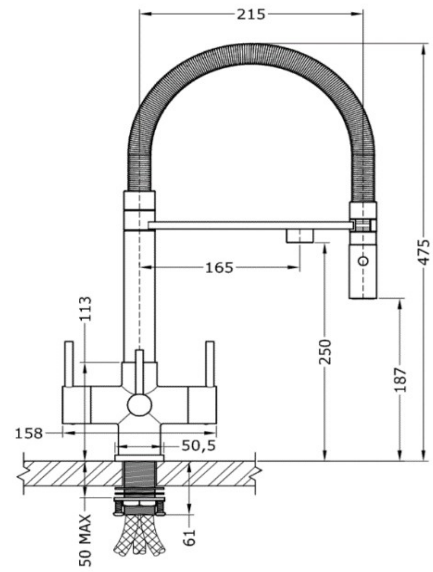

Aquila 3 lever

The Aquila, a professional look, but with a tightly wound spring for a softer finish. The Aquila still offers the same practicality as the Milano, but includes a treated water outlet neatly hidden in the underside of the spray holder. Black or white silicone hose options are available.

Aquila 3 lever chrome