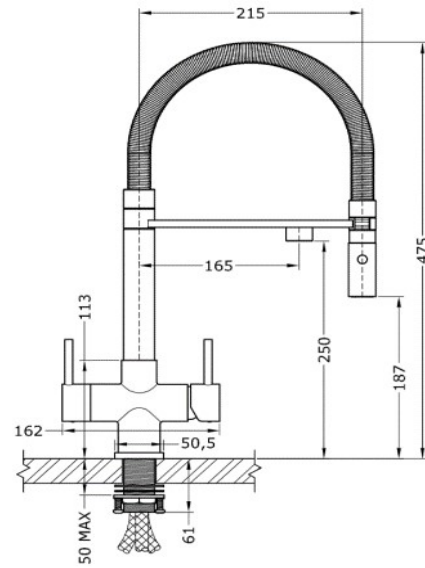

Aquila 2 lever

The Aquila, a professional look, but with a tightly wound spring for a softer finish. The Aquila still offers the same practicality as the Milano, but includes a treated water outlet neatly hidden in the underside of the spray holder. Black or white silicone hose options are available.

Aquila 2 lever chrome