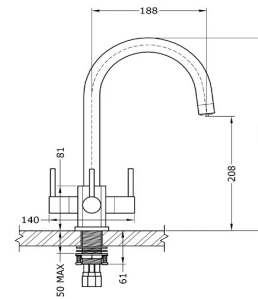

SQ

The SQ is a range of three way taps that feature a square body and three identically sized circular handles. The edges of the SQ body have been gently machined resulting in a sophisticated and professional look. All of our seven spout options are available, details below.

Milano SQ chrome