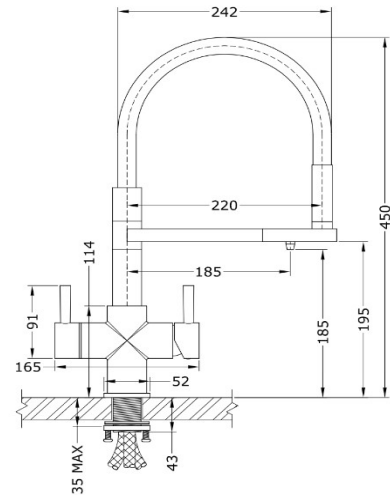

Aquila 4-in-1

The Aquila 4 in 1 features conventional hot and cold water, plus 98° and filtered water, all delivered from this beautifully designed contemporary two lever tap. The spout end is detachable and the 3.0L WRAS approved 98° hot water tank has 7 temperature modes and an Eco-mode.

Aquila 4-in1 chrome and black