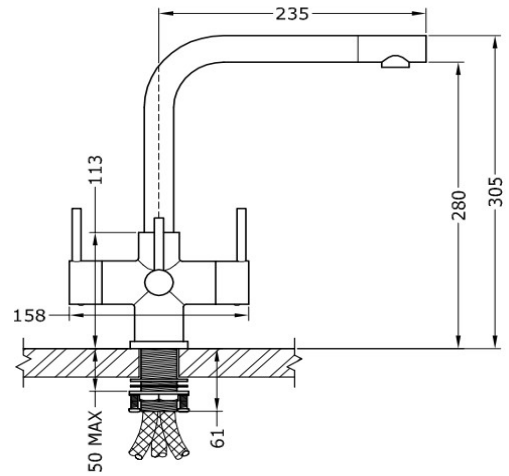

Sorrento 3 lever chrome