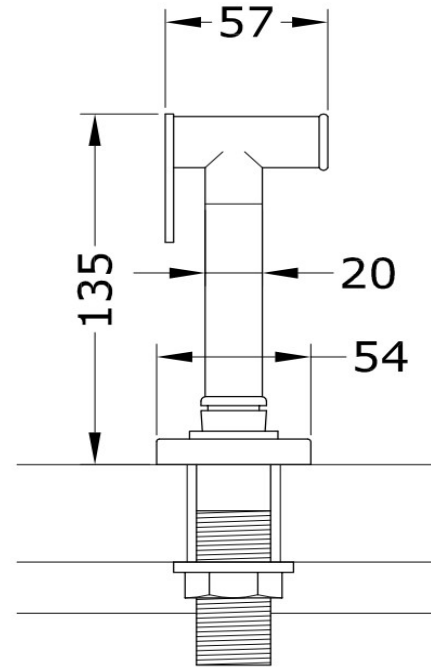

Side Sprays

Acquapuro side sprays can be used independently, either connected to the hot or cold water supply depending on the customers requirements, or they can be used with our worktop mounted thermostatic valve for hot and cold water. The side sprays have a progressive lever ensuring smooth water flow.

Acquapuro Side Spray

Acquapuro Thermostatic Valve