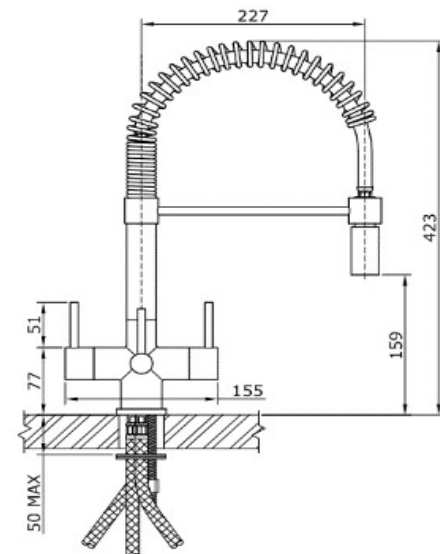

Milano 3 lever brushed steel