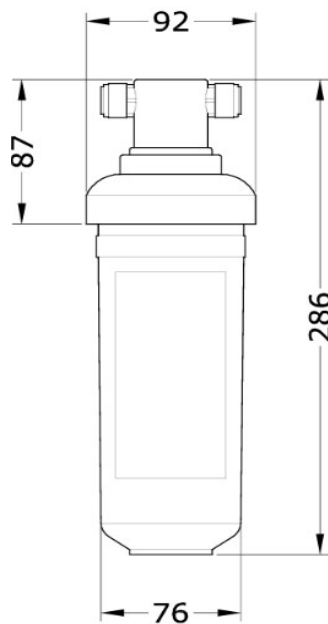

The ACQ-0.IFC has the highest quality NSF certified 0.5 micron carbon block, plus a 4 stage filtration process. This guarantees customers will have great tasting, clean drinking water.

Stage 1: Water passes through a 4 stage felt process for removal of solids such as sand, rust, and dirt.

Stage 2: High quality carbon block (rated 0.5 micron) helps remove class 1 particulates such as Chlorine, to improve the taste and odour of water.

Stage 3: Silver ions impregnated in the carbon block are released, acting as an antibacterial.

Stage 4: A hollow 0.1 micron membrane to remove ultra bacteria such as E.coli, Pseudococcus aureus and yellow staphylococcus.

Life Span; Recommended 12 months.