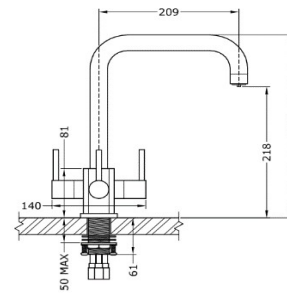

SQ

The SQ is a range of three way taps that feature a square body and three identically sized circular handles. The edges of the SQ body have been gently machined resulting in a sophisticated and professional look. All of our seven spout options are available, details below.

Sorrento SQ chrome