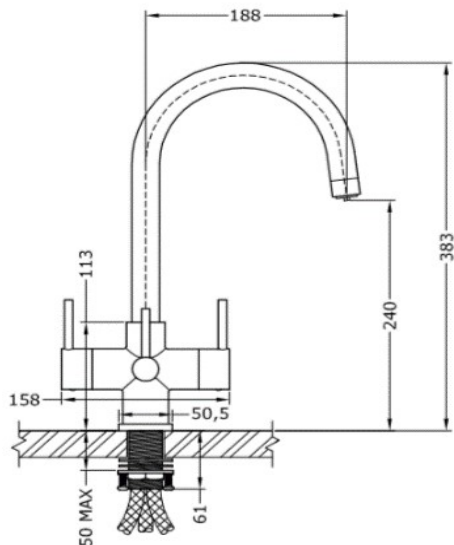

Verona 2 and 3 lever

The Verona is highly desirable, it combines functionality with timeless styling. A curved swan-neck spout is a popular feature, making the Verona one of our best sellers. The swivel spout is dual flow, a dedicated tube ensures treated water remains separate all the way from the connections to the dual opening aerator.