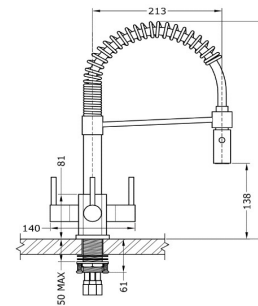

Milano SQ chrome