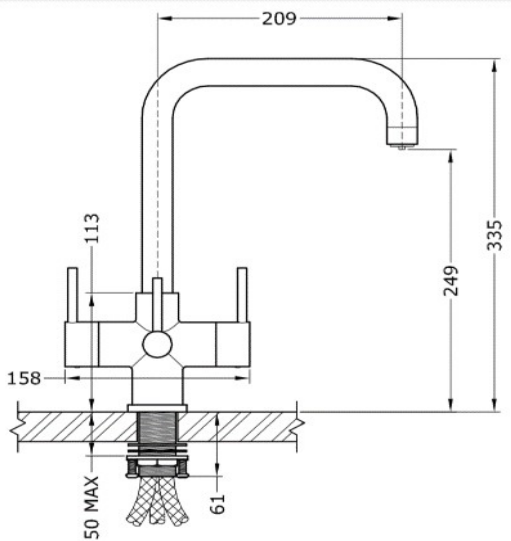

Monza 3 lever chrome