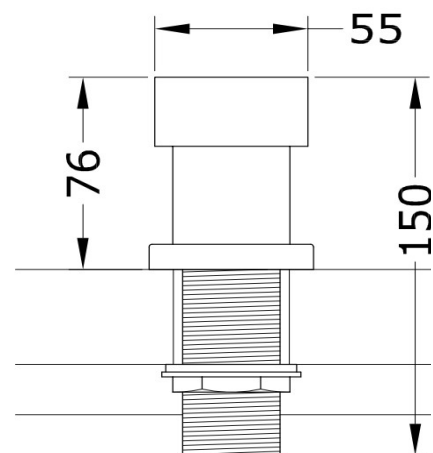

Side Sprays

Acquapuro side sprays can be used independently, either connected to the hot or cold water supply depending on the customers requirements, or they can be used with our worktop mounted thermostatic valve for hot and cold water. The side sprays have a progressive lever ensuring smooth water flow.

Acquapuro Side Spray

Acquapuro Thermostatic Valve